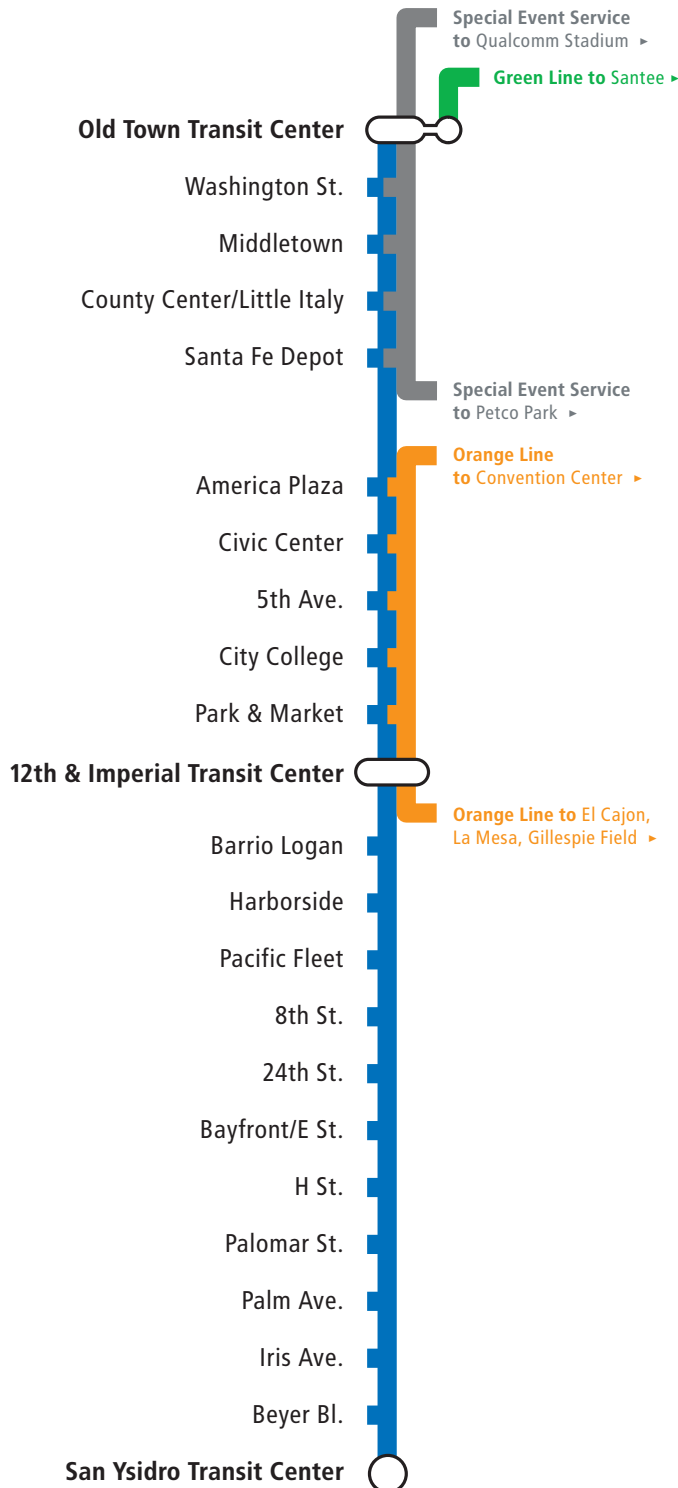

Blue Line

BetterTrolley.com

- **Orange Line**
  15-minute daytime service from Gillespie Field to Downtown
- **Green Line**
  15-minute daytime service from Santee to Old Town
- **Blue Line**
  15-minute daytime service from Old Town to the international border
- **Special Event Service**
  Service from Qualcomm Stadium to Petco Park
- **Transit Center**
  Catch plenty of bus connections here
- **Sports venue**

Visit **BetterTrolley.com** for simpler maps, smarter tips, and rider alerts to make your commute, well, better.

- Download maps and print them for yourself
- Find out about line trouble and delays even while you wait on the platform
- Plan trips and find information about stations near you